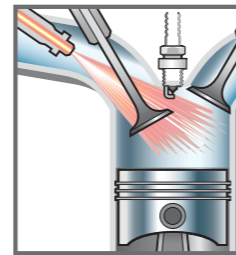

Evaporator Cleaner

Cleans air conditioners by eliminating mould, bacteria, odour and other harmful micro-organisms.

Part Number
99940-52007

Price
WM : RM 90.55
EM : RM 91.55

HOW IT WORKS:

Refrigerants must be recharged regularly to maintain compressor at its best performance.

Over a period of time, a dirty filter can lead to mould and poor air quality.