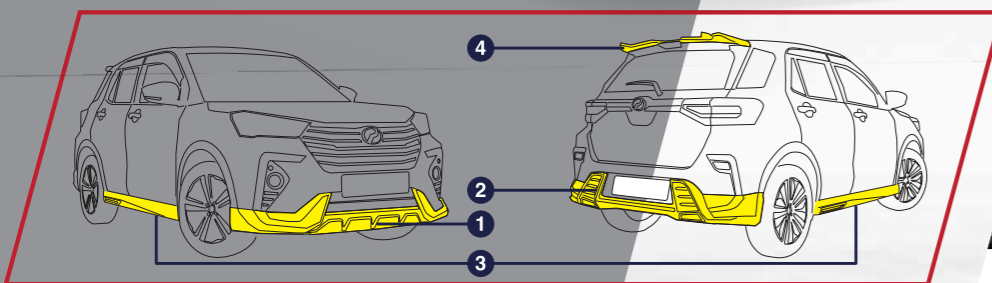

BLAZE BODYKIT

STYLE

GearUp® FOR IMPRESSIVE STYLING.

1. Front Bumper Kit with Light Guides

2. Rear Bumper Kit

3. Side Skirtings

4. Rear Spoiler

Part Number
99900-55R03-XX