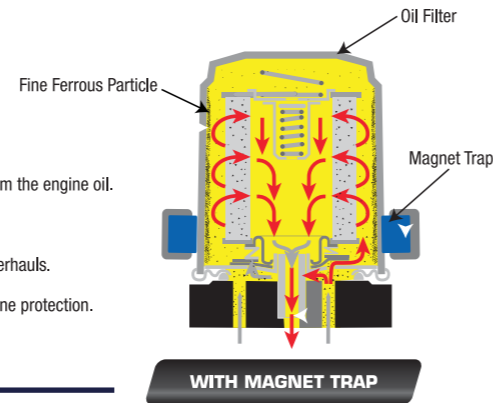

Magnet Trap

Keeps engine oil cleaner and protects engine.

Part Number
99920-40016

Price
WM : RM 63.00
EM : RM 64.00

HOW IT WORKS:

- Traps fine ferrous particles from the engine oil.
- Maintains cleaner oil.
- Prevents expensive engine overhauls.
- Affordable investment for engine protection.