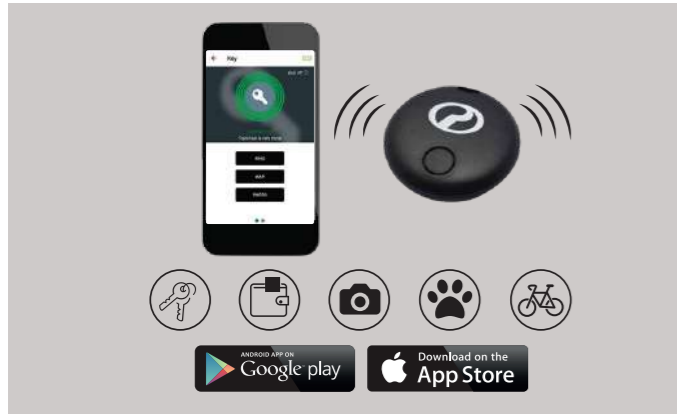

Smart Tracker
Enables you to find personal belongings easily.

Part Number	Price
99910-00R01	WM : RM 42.00
	EM : RM 43.00

Luggage Mat
Easy to install and protects your cabin area from scratches and dirt when loading big items into the car.