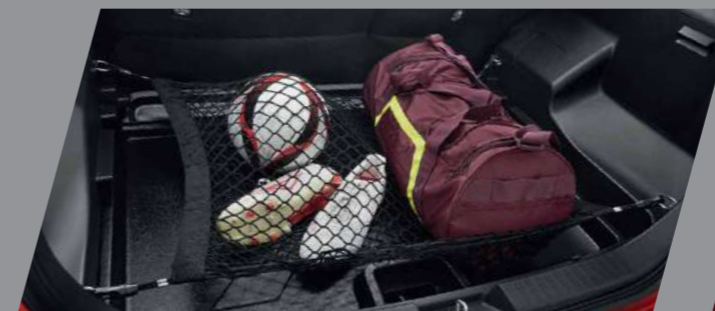

LUGGAGE ARRANGEMENT MADE EASIER

Luggage Net

Part Number
99910-55R07

Price
WM : RM 30.00
EM : RM 31.00