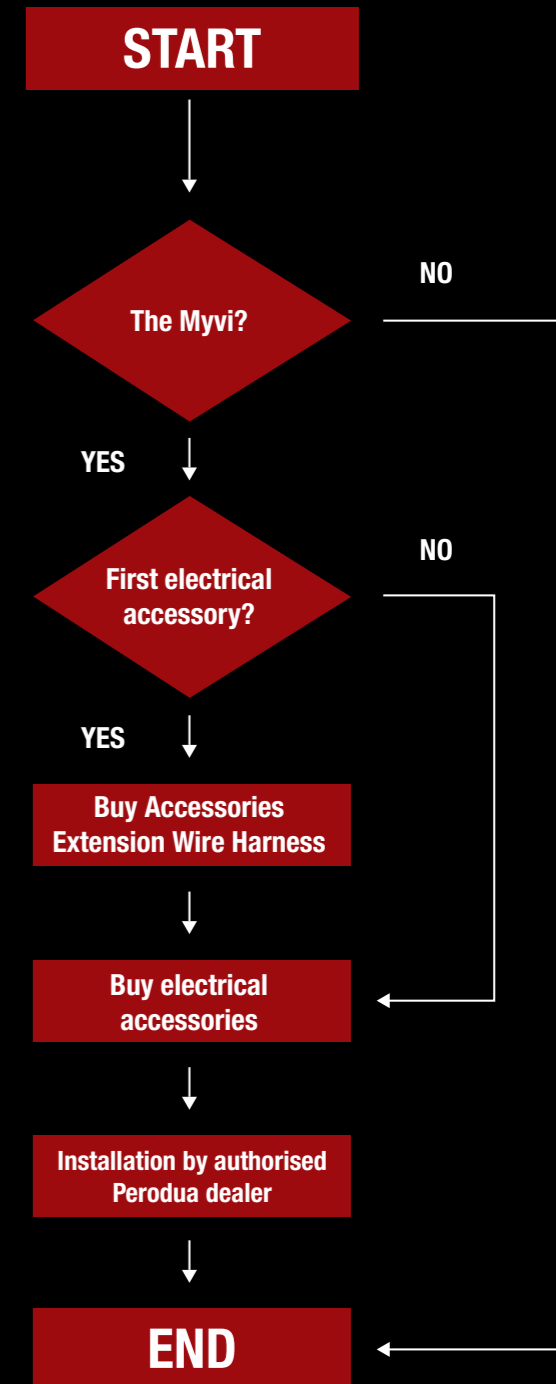

ILLUMINATION

LED Scuff Plates

Heighten visibility for when you enter and exit the car.

Note:
Accessories Extension Wire Harness is required for this product and sold separately. For more information, refer to the "Electrical Accessories" page.

Part Number
99900-51A02

Price
WM : RM 292.20
EM : RM 296.20

Floor Lighting

Provides a warm and personalised interior ambience.

Note:
• Accessories Extension Wire Harness is required for this product and sold separately. For more information, refer to the "Electrical Accessories" page.

Part Number
99900-51A01

Price
WM : RM 256.10
EM : RM 259.10

ELECTRICAL ACCESSORIES

Accessories Extension Wire Harness

Part Number
99900-51A09

Price
WM : RM 60.00
EM : RM 61.00

Functions of an Accessories Extension Wire Harness:

- Connects your electrical accessories securely without the use of a wire-tap method. A wire-tap method is dangerous and will void your warranty.
- First-time buyers of our electrical accessories are required to buy an accessories extension wire harness.

Terms & Conditions

- Using original GearUp® electrical accessories will not void the warranty of the car. Accessories warranty is 1 year.
- Do not attempt to install the accessories yourself. Please head to any authorised Perodua Service Centre nationwide. Perodua shall not be liable for any loss or damages arising directly or indirectly from your attempt to install the accessories yourself.