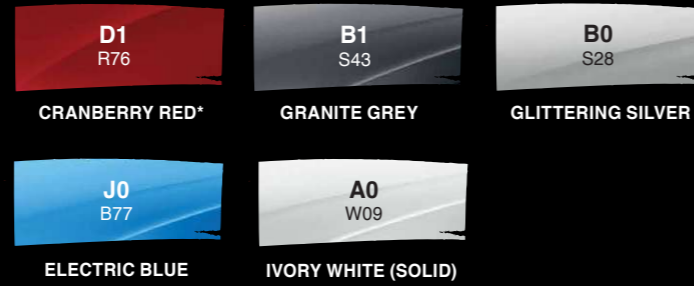

**Rear Spoiler**

Available in

\*AV Only.

Add a personalised, sporty finish.

**Part Number** Price  
99900-51A08-XX **WM : RM 566.10**  
**EM : RM 577.10**

**Door Visors**

Create a sportier look and provide rain protection when windows are slightly open.